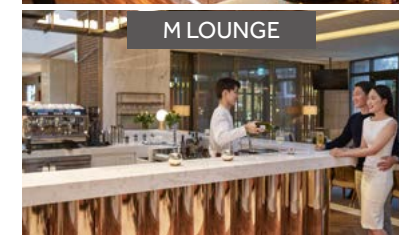

MARRIOTT - SKY ON 5 DINING

NAME	OPERATION TYPES
SKY ON 5 DINING	All Day Dining
M LOUNGE	Coffee & Lounge
THE ISLET LOUNGE	Coffee & Lounge
THE COVE	Coffee & Bakery
LE CHINOIS	Chinese Modern Cuisine
濟州膳 JEJUSEON	Jeju Special Cuisine

SOMERSET - PARKSIDE DINING

NAME	OPERATION TYPES
PARKSIDE DINING	Casual Dining

LANDING - LANDING DINING

NAME	OPERATION TYPES
LANDING DINING	International Buffet
LANDING LOUNGE	Coffee & Lounge
LANDING DELI	Coffee & Bakery

SKY ON 5 DINING

LE CHINOIS

濟州膳 JEJU SEON

M LOUNGE

THE ISLET LOUNGE

THE COVE

LANDING DELI

LANDING LOUNGE

BAR ON TOP

SHINHWA - BAR ON TOP

NAME	OPERATION TYPES
BAR ON TOP	Bar

SHINHWA SHOPPES

Lose yourself in a world of endless culinary possibilities, from the Italian urban bistro The Place to the irresistible home-brewed beer of American-style gastropub Devil's Door. Western and Chinese and a diverse range of fusion dishes. At Shinhwa Shoppes, explore a microcosm of global cuisine in one amazing location.