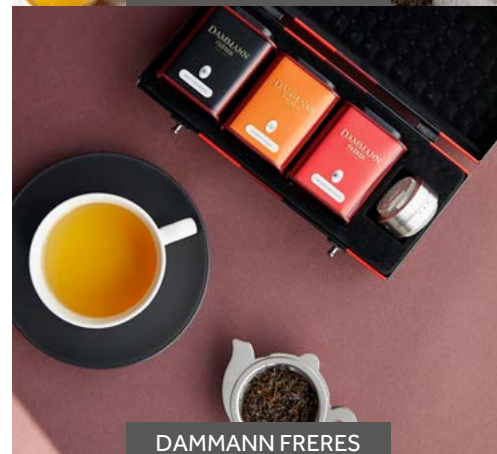

BAR ON TOP

SHINHWA - BAR ON TOP

NAME	OPERATION TYPES
BAR ON TOP	Bar

SHINHWA SHOPPES

Lose yourself in a world of endless culinary possibilities, from the Italian urban bistro The Place to the irresistible home-brewed beer of American-style gastropub Devil's Door. Western and Chinese and a diverse range of fusion dishes. At Shinhwa Shoppes, explore a microcosm of global cuisine in one amazing location.

NAME	OPERATION TYPES
O'SLO	Ice Cream & Desserts
JOHNNY ROCKETS	American Style Hamburger
FANNIE	Korean Traditional Cuisine
YUNKYUNG'S KITCHEN	Japanese Homemade Cuisine
JEJU OILJANG CHINESE CUISINE	Fusion Chinese Cuisine
GORAE SEAFOOD RAMEN	Korean Style Ramen
JEJUMARI	Japanese Cuisine
THE PLACE	Italian Bistro
STARBUCKS RESERVE	Coffee & Desserts
DAMMANN FRERES	Special Teas & Desserts
DEVIL'S DOOR	American Pub
CRAB TONG	Chinese Style Seafoods
JEJU ORGAFARM	Fruit Juice

SHINHWA SQUARE

With the unique exterior of Café Vetro at its center, Shinhwa Square is home to a wide selection of dining, shopping and entertainment venues. From iconic Jeju black pork to mouth-numbing Chinese Mala hotpot, colorful drinks and desserts at Café Vetro, ultra-cute characters at Kakao Friends pop-up store, addictive retro arcade games at Izone ACT, and a variety of nighttime snacks, Shinhwa Square is the perfect destination to experience Jeju, day or night.