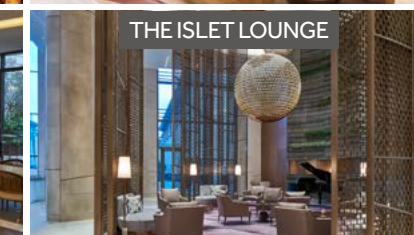

SKY ON 5 DINING

LE CHINOIS

濟州膳 JEJU SEON

M LOUNGE

THE ISLET LOUNGE

THE COVE

LANDING DELI

LANDING LOUNGE

BAR ON TOP

SHINHWA - BAR ON TOP

NAME	OPERATION TYPES
BAR ON TOP	Bar

SHINHWA SHOPPES

Lose yourself in a world of endless culinary possibilities, from the Italian urban bistro The Place to the irresistible home-brewed beer of American-style gastropub Devil's Door. Western and Chinese and a diverse range of fusion dishes. At Shinhwa Shoppes, explore a microcosm of global cuisine in one amazing location.