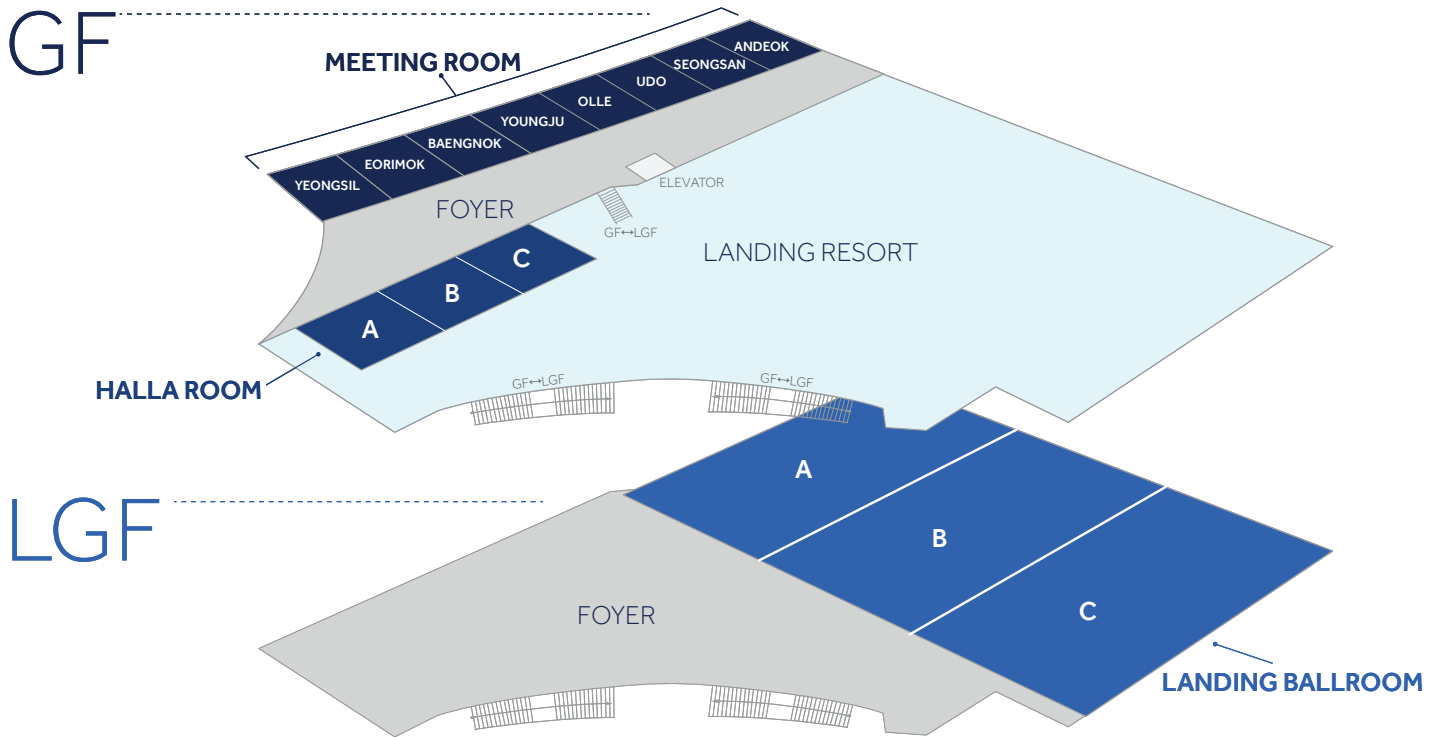

LANDING CONVENTION CENTRE FLOOR PLANS

M.I.C.E EVENTS & BANQUETS

JEJU'S LARGEST MULTI-PURPOSE MICE FACILITY

Jeju Shinhwa World Landing Convention Centre is Jeju's largest multi-purpose convention hall that can hold large-scale conventions, exhibitions, international events, business receptions and banquets. Providing 2,000m² of space across a main banquet hall and meeting rooms of different sizes, the convention centre has already been verified as the nation's best MICE facility as it has already held some of the best and largest 'K-Pop' concerts and entertainment events. It can accommodate up to 2,000 people, has a large entrance that can even get cars up on the stage and magnificent lighting systems that received recognition. The convention centre has 8 meeting rooms each named after Jeju's popular regions such as Olle, Seongsan and Yeongsil. Among them, Halla Room can be divided into three sections for small meetings and parties. It is also right next to the marvelous Landing Resort and a spacious main parking lot. Landing Convention Centre shall be your best MICE destination that satisfies your transportation, accommodation and travel needs.